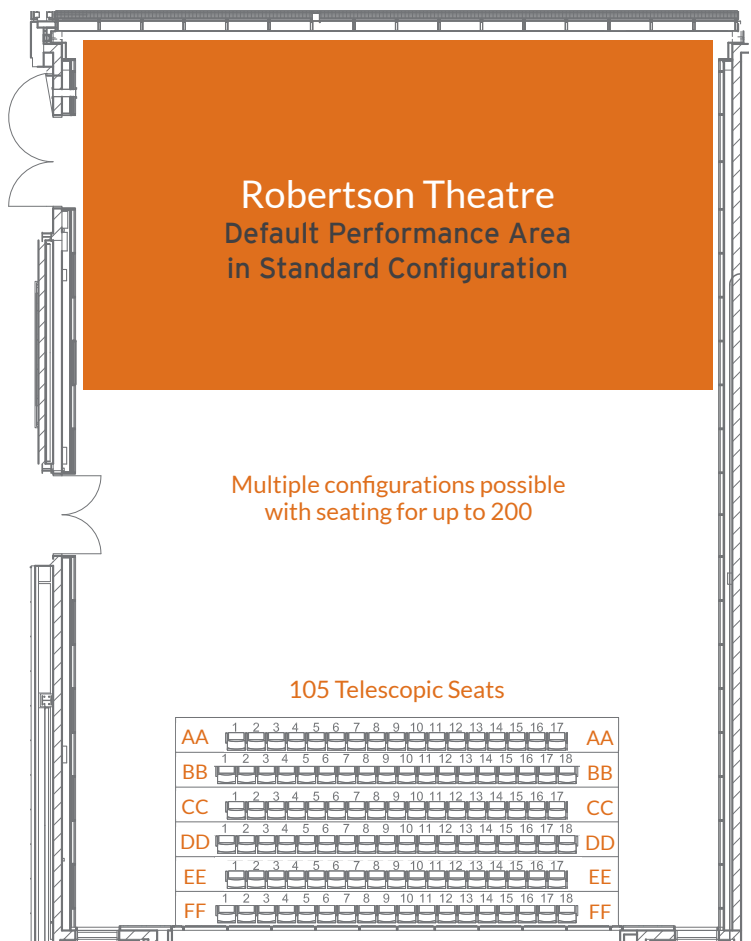

SEAT MAPS

Larger images are available upon request or can be found online at:
FirstOntarioPAC.ca/online/article/seatmaps

Partridge Hall Stage 770 Seats

The Film House 199 Seats

Wheelchair Transferable seat