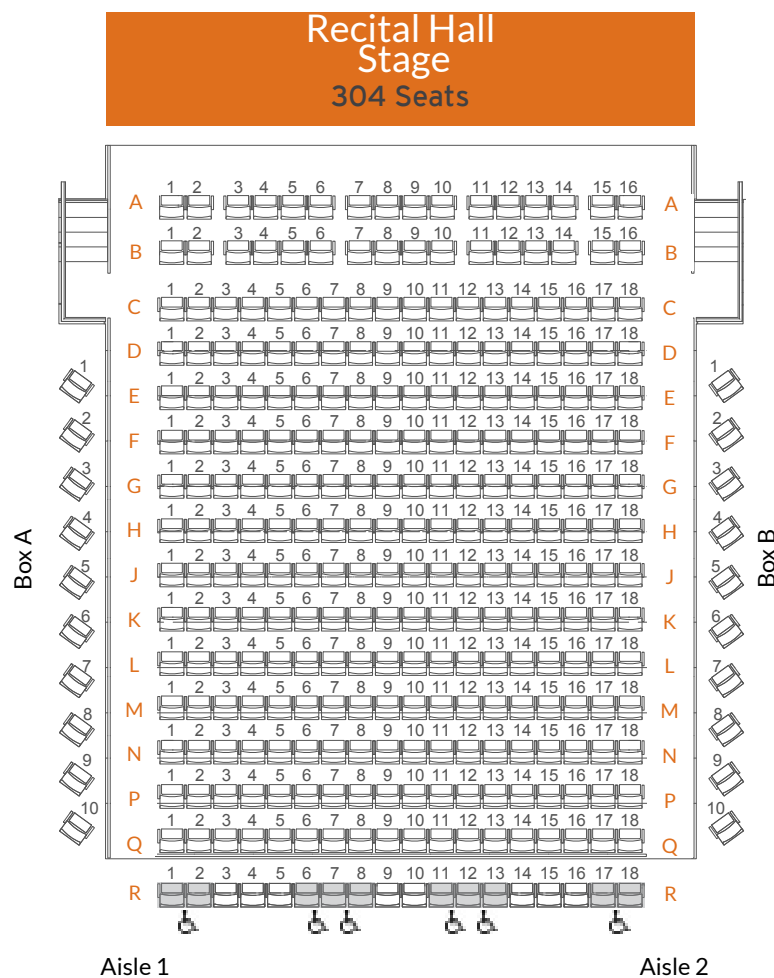

SEAT MAPS

Larger images are available upon request or can be found online at:
FirstOntarioPAC.ca/online/article/seatmaps

Partridge Hall Stage 770 Seats

The Film House 199 Seats

Wheelchair Transferable seat