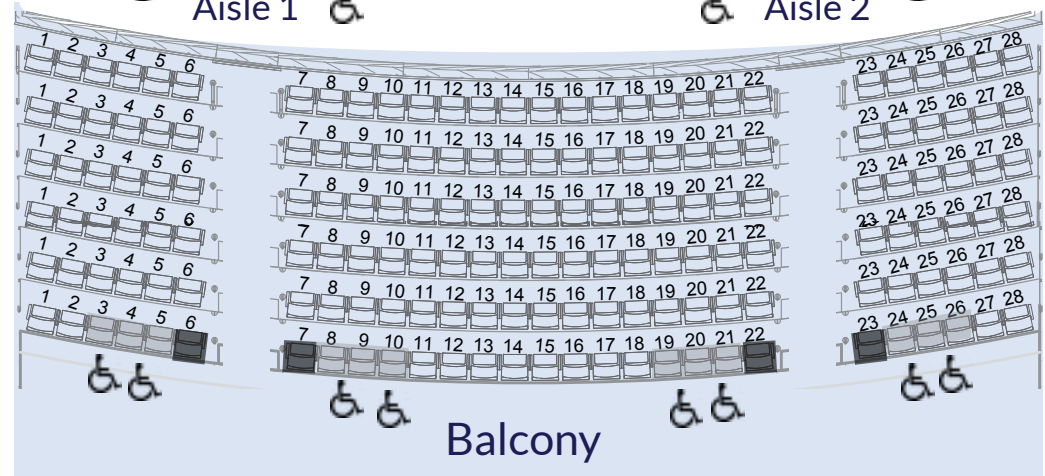

SEAT MAPS

Larger images are available upon request or can be found online at:
FirstOntarioPAC.ca/online/article/seatmaps

Partridge Hall Stage 770 Seats

The Film House 199 Seats

Wheelchair Transferable seat