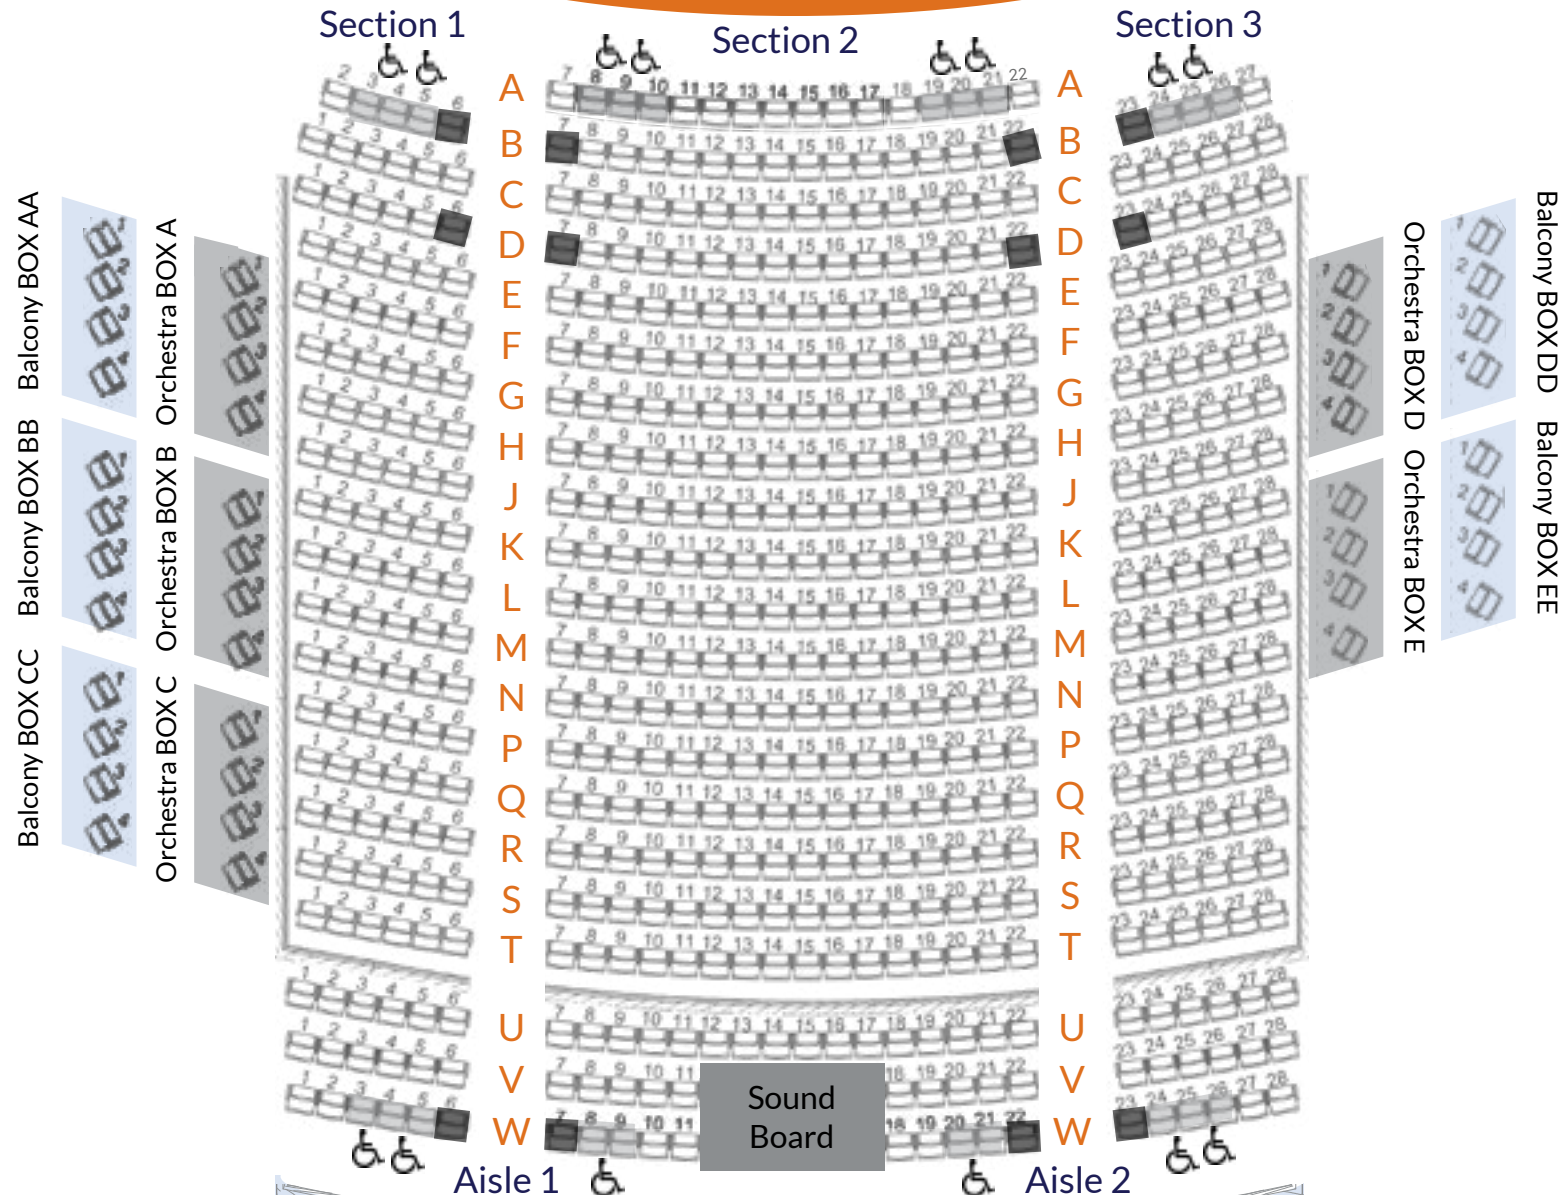

SEAT MAPS

Larger images are available upon request or can be found online at:
FirstOntarioPAC.ca/online/article/seatmaps

Partridge Hall Stage 770 Seats

The Film House 199 Seats

Wheelchair Transferable seat