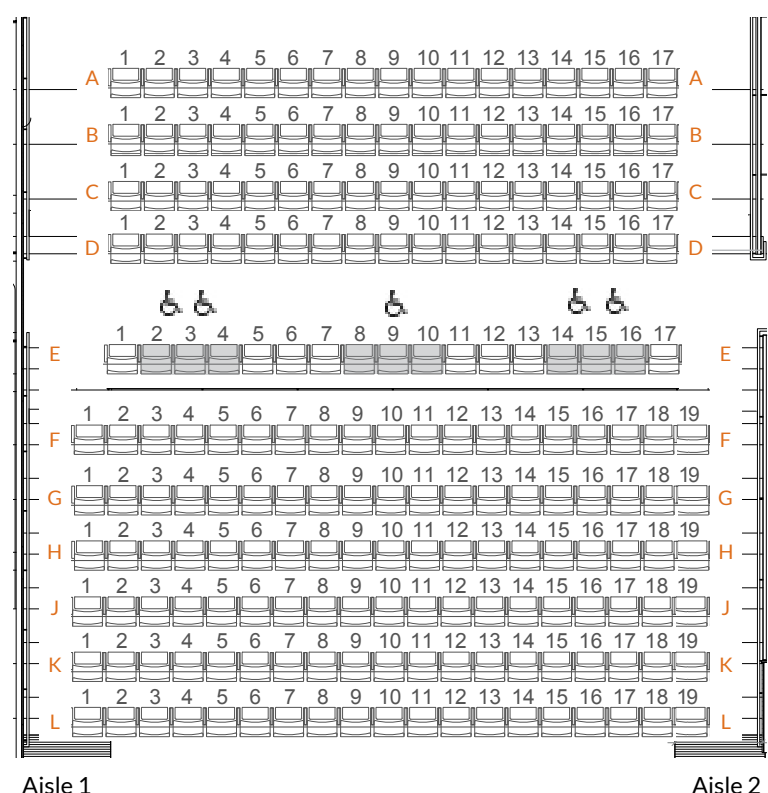

SEAT MAPS

Larger images are available upon request or can be found online at:
FirstOntarioPAC.ca/online/article/seatmaps

Partridge Hall Stage 770 Seats

The Film House 199 Seats

Wheelchair Transferable seat