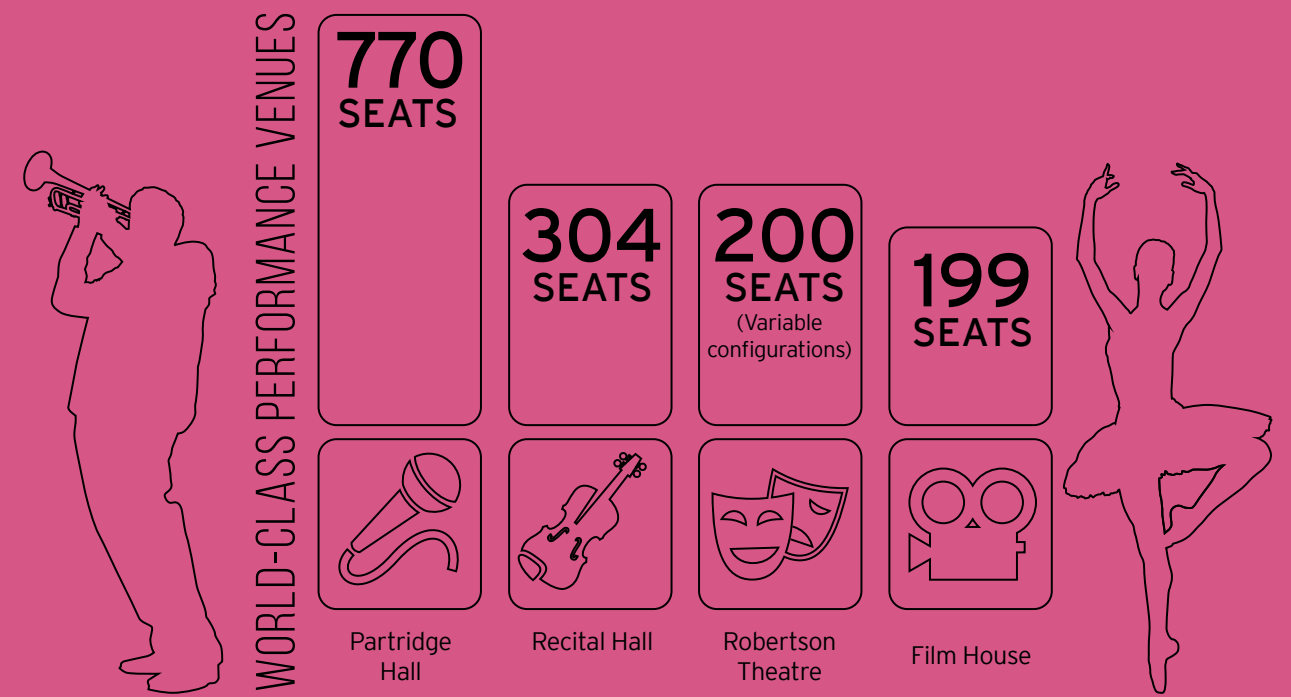

Venue Information

2019

*the arts
live here*

FirstOntario PERFORMING ARTS CENTRE

The stage is set for you *in the heart of Niagara.*

FirstOntario Performing Arts Centre is a convenient and spectacular site to host a wide range of functions including performances, corporate and community events, conferences and galas.

The **FirstOntario Performing Arts Centre** is a 95,000 square foot cultural complex comprised of four state-of-the-art performance venues: **Partridge Concert Hall, Recital Hall, Robertson Theatre** and the yet to be named **Film House**.

PAC FACTS

- 4 performance venues and additional event spaces
- 2500+ events since opening in November 2015
- 375,000+ patrons and counting!
- 500 Brock University students daily
- 7 day-a-week activity for 48 weeks a year
- 20 full-time staff, 70 part-time staff, hundreds of volunteers